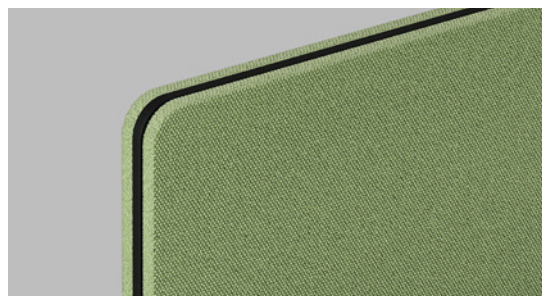

REISS Sono 28 Contour
Dreischichtig mit 8 mm breitem Akzentstreifen.
Three-layer with 8 mm wide accent strip.