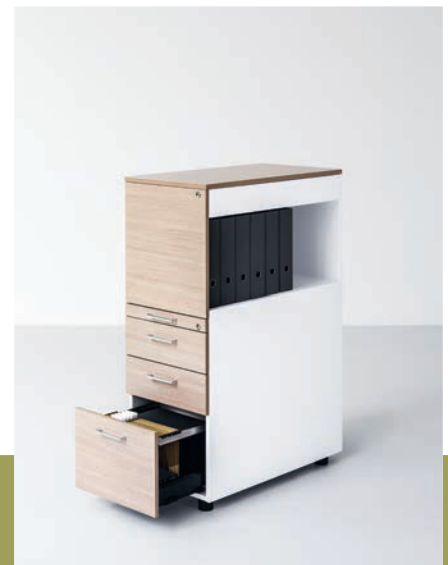

## STORAGE

REISS high containers provide even more space for ideas. With the hinged top panel and the lockable valuables compartment with cable outlet, smartphones or tablets, for example, can be safely stowed away and charged at the same time. The drawers have a central lock and a pull-out stop.

In addition, the high container supports work-friendly room acoustics and privacy.

High container Basic with sliding pull-out front that can be positioned on the left or right of the desk. It is lockable and can be individually configured, for example, with material tray in the top shelf, with lockable valuables compartment, optional with combination lock, a file compartment, or a hanging frame system.