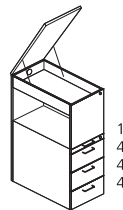

High container R

with folder compartment
and drawers, hinged top
panel,
attachable on the right side
Width: 430 mm
Depth: 800 mm
Height: 1231 mm

High container L without illustration