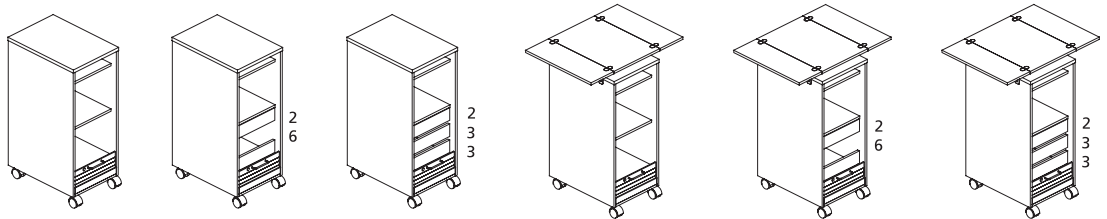

High container on castors

Width: 430 mm
Depth: 620 mm
Height: 1100 mm