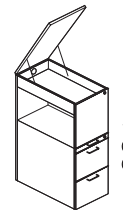

High container R

with folder compartment
and drawers, hinged top
panel,
attachable on the right side
Width: 430 mm
Depth: 800 mm
Height: 1231 mm

High container L without illustration