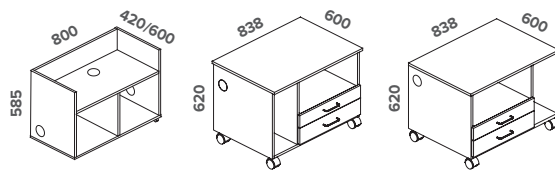

Technology container

Width: 800/838 mm
Depth: 420/600 mm
Height: 585/620 mm