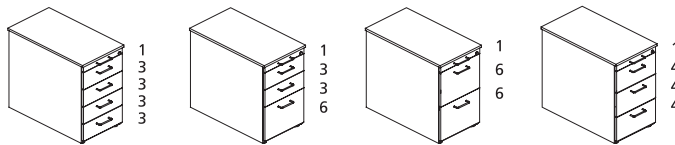

Roller container

13 HU
Width: 430 mm
Depth: 600/800 mm
Height: 720/740 mm