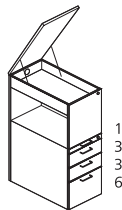

## High container Basic R

with sliding pull-out front and  
valuable box, attachable on  
the right side  
Width: 430 mm  
Depth: 800/900 mm  
Height: 1231 mm

High container Basic L without illustration

## High container Duo

with sliding pull-out front,  
attachable on the right or  
left side  
Width: 430 mm  
Depth: 800/900 mm  
Height: 1231 mm

## High container Duo

with sliding pull-out front and  
valuable box, attachable on  
the right or left side  
Width: 430 mm  
Depth: 800/900 mm  
Height: 1231 mm

## High container R

with folder compartment  
and drawers, hinged top  
panel,  
attachable on the right side  
Width: 430 mm  
Depth: 800 mm  
Height: 1231 mm

High container L without illustration