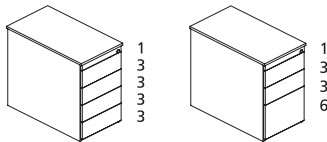

Standing container

13 HU, without handle
Width: 445 mm
Depth: 600/800 mm
Height: 720/740 mm