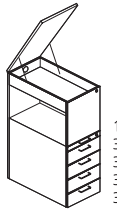

High container R

with folder compartment
and drawers, hinged top
panel,
attachable on the right side
Width: 430 mm
Depth: 800 mm
Height: 1231 mm

High container L without illustration