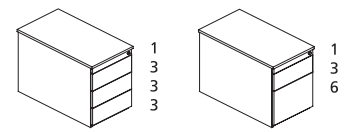

System

Roller container

9 HU
Width: 430 mm
Depth: 600/800 mm
Height: 530 mm

Roller container

10 HU
Width: 430 mm
Depth: 600/800 mm
Height: 580 mm

Roller container

9 HU, without handle
Width: 445 mm
Depth: 600/800 mm
Height: 515 mm

Roller container

10 HU, without handle
Width: 445 mm
Depth: 600/800 mm
Height: 565 mm

Roller container

13 HU
Width: 430 mm
Depth: 600/800 mm
Height: 720/740 mm

Standing container

13 HU, without handle
Width: 445 mm
Depth: 600/800 mm
Height: 720/740 mm

Technology container

Width: 800/838 mm
Depth: 420/600 mm
Height: 585/620 mm

File trolley

Width: 800 mm
Depth: 420 mm
Height: 2 FH

High container on castors

Width: 430 mm
Depth: 620 mm
Height: 1100 mm