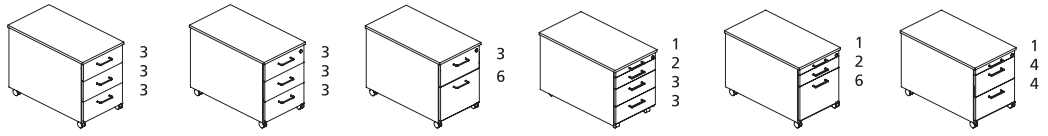

System

Roller container

9 HU
Width: 430 mm
Depth: 600/800 mm
Height: 530 mm